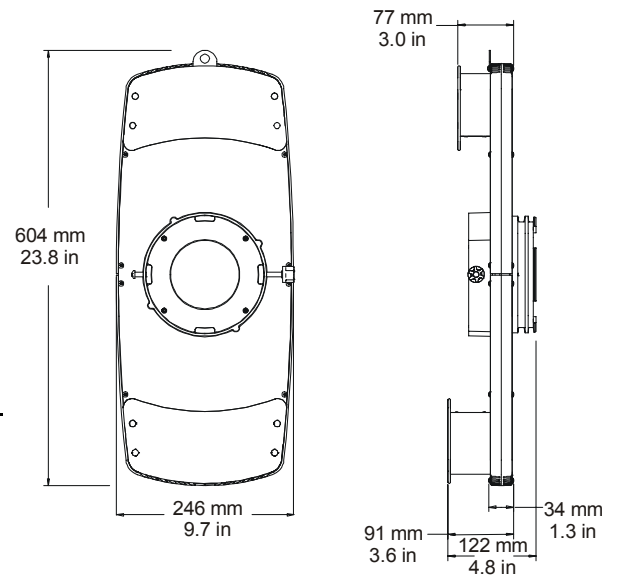

ColorMerge™ MECHANICAL SPECIFICATIONS

Fixture

mm: 604 x 246 x 122
in: 23.8 x 9.7 x 4.8

Weight: 5.9kg (13 lbs)

Packed for Shipping

mm: 762 x 356 x 152
in: 30 x 14 x 6

Weight: 7.7kg (17 lbs)

Mounting Information: The ColorMerge® color module attaches to any ETC Source Four™ ellipsoidal fixture. A Source Four fixture with a ColorMerge module installed must be mounted or suspended so the electronics housing of the ColorMerge module is never above the Source Four fixture.

Colors Available: Black.

ColorMerge™ OPERATION

Compliance: CE, CETL, ETL

Connectors: 4-pin male and female XLR connectors

Environmental Tolerances: Maximum Ambient Temperature: 40° C (104° F)

ColorMerge™ DMX CHANNELS

Fixture

mm: 309 x 311 x 137
in: 12.2 x 12.3 x 5.4

Packed for Shipping

mm: 343 x 445 x 267
in: 13.5 x 17.5 x 10.5

Weight: 5.9 kg (13 lbs)

Weight: 6.8 kg (15 lbs)

Mounting: Clamp to standard truss. Do not mount closer than 1 foot (.3 meters) to any external heat source.

Data Output Connectors: Two 4-pin female XLR - SELV 40VDC to control ColorCommand/ColorMerge fixtures

Data Output Cable: 4-pin XLR DATAPLEX Color Changer Cable. (Total cable length per ColorPower supply data link should not exceed 600 ft.)