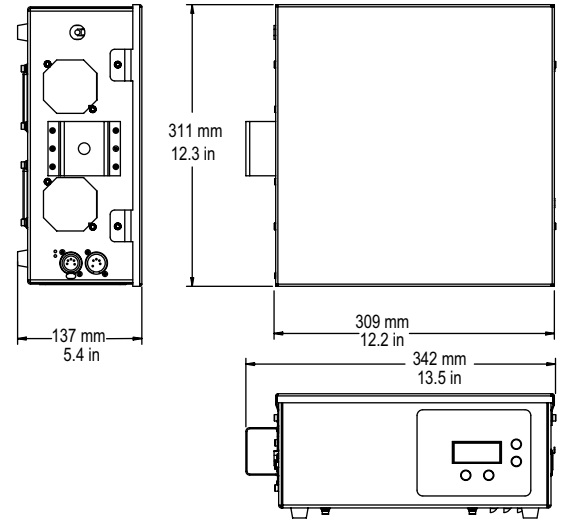

ColorPower™ MECHANICAL SPECIFICATIONS

Fixture

mm: 309 x 311 x 137
in: 12.2 x 12.3 x 5.4

Packed for Shipping

mm: 343 x 445 x 267
in: 13.5 x 17.5 x 10.5

Weight: 5.9 kg (13 lbs)

Weight: 6.8 kg (15 lbs)

Mounting: Clamp to standard truss. Do not mount closer than 1 foot (.3 meters) to any external heat source.

ColorPower™ ELECTRICAL SPECIFICATIONS

Rated Power Input: 120V/230V - 50/60 Hz - 3A/1.5A

Rated Power Output: 40VDC/750 mA

ColorPower™ OPERATION

Control Options: DMX 512P

DMX Data Connectors: 5-pin male and female XLR

Data Output Connectors: Two 4-pin female XLR - SELV 40VDC to control ColorCommand/ColorMerge fixtures

Data Output Cable: 4-pin XLR DATAPLEX Color Changer Cable. (Total cable length per ColorPower supply data link should not exceed 600 ft.)

Software Upgrades: Operating software may be downloaded from the High End Systems web site (www.highend.com) and uploaded to the ColorPower supply using a High End Systems dongle.

Compliance: CE, CETL, ETL

Environmental Tolerances: Ambient Temperature: TZ = 40°C (104°F)

ColorPower™ DMX CHANNELS

Channel Function

1 Control

ColorMerge and ColorPower are trademarks of High End Systems, Inc.

ETC and Source Four are trademarks of Electronic Theatre Controls Inc. High End Systems has no relationship or affiliation of any nature with Electronic Theatre Controls and High End Systems is fully responsible for the ColorMerge and ColorPower products.