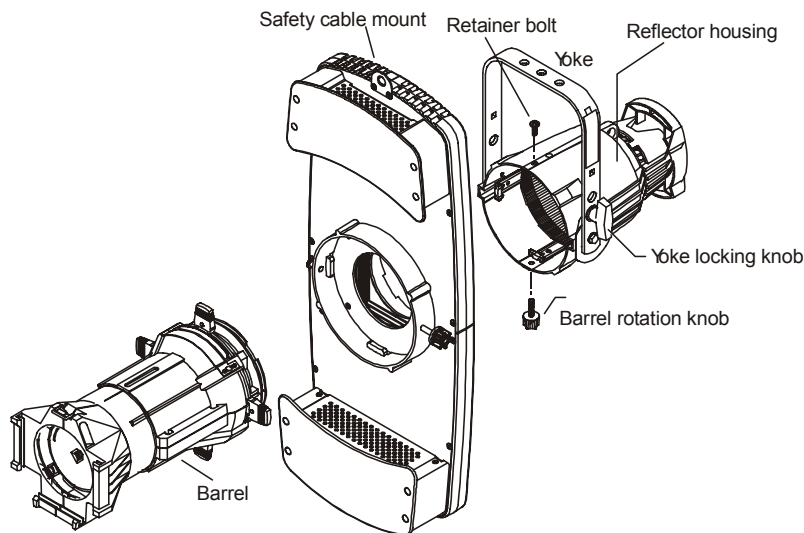

ColorMerge™ DMX CHANNELS

Channel Function

1	Yellow
2	Magenta
3	Cyan

ColorMerge features CMY subtractive color mixing

Installing a ColorMerge module on a Source Four Ellipsoidal fixture

PART NUMBERS

Fixture

59010001: Module ColorMerge, Black
65020001: Fixture ColorPower, Black

Accessories

26040002: DMX Upload Dongle
90701349: Safety Cable
80470215: Terminator plug
55040014: Truss Clamp