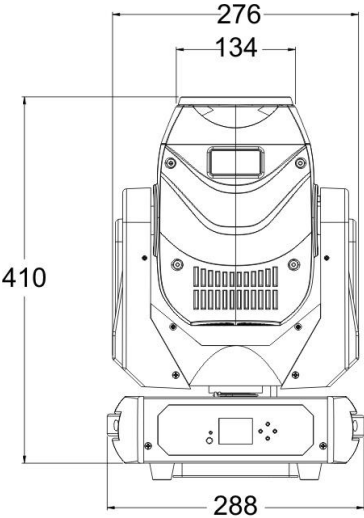

### Gobos:

- Outside  $\varnothing$  25.8mm, inside  $\varnothing$  21.5mm
- 6+ open custom interchangeable rotating gobo. Real indexable and gobo shaking
- 8+ open fixed gobos
- Prism: 6-faced linear and 8-facet prism
- frost
- Motorized auto focus
- Full range 0-100% dimmer
- Various strobe
- DMX channels: 16
- Indicate temperature info of lamp
- Fan speed auto change according to temperature

### Power

- Ballast: switching mode power supply
- Max power consumption: 250W
- Powercon in and out

· Input voltage range: 100–240V, 50-60Hz

**Dimension and Weight**

· Fixture:275X245X353MM

Net Weight: 8.3KG Gross

Weight: 9.7KG

**Rigging**

Mounting points: 4 ¼-turn locks

· 2 x Omega brackets with ¼-turn quick locks

# Product Dimensions