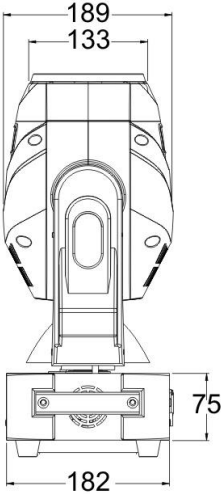

### Gobos:

- Outside  $\varnothing$  25.8mm, inside  $\varnothing$  21.5mm
- 6+ open custom interchangeable rotating gobo. Real indexable and gobo shaking
- 8+ open fixed gobos
- Prism: 6-faced linear and 8-facet prism
- frost
- Motorized auto focus
- Full range 0-100% dimmer
- Various strobe
- DMX channels: 16
- Indicate temperature info of lamp
- Fan speed auto change according to temperature

### Power

- Ballast: switching mode power supply
- Max power consumption: 250W
- Powercon in and out

· Input voltage range: 100–240V, 50-60Hz

**Dimension and Weight**

· Fixture:275X245X353MM

Net Weight: 8.3KG Gross

Weight: 9.7KG

**Rigging**

Mounting points: 4 ¼-turn locks

· 2 x Omega brackets with ¼-turn quick locks

# Product Dimensions