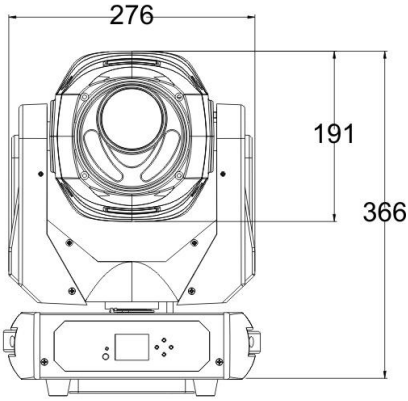

### Gobos:

- Outside  $\varnothing$  25.8mm, inside  $\varnothing$  21.5mm
- 6+ open custom interchangeable rotating gobo. Real indexable and gobo shaking
- 8+ open fixed gobos
- Prism: 6-faced linear and 8-facet prism
- frost
- Motorized auto focus
- Full range 0-100% dimmer
- Various strobe
- DMX channels: 16
- Indicate temperature info of lamp
- Fan speed auto change according to temperature

### Power

- Ballast: switching mode power supply
- Max power consumption: 250W
- Powercon in and out

· Input voltage range: 100–240V, 50-60Hz

**Dimension and Weight**

· Fixture:275X245X353MM

Net Weight: 8.3KG Gross

Weight: 9.7KG

**Rigging**

Mounting points: 4 ¼-turn locks

· 2 x Omega brackets with ¼-turn quick locks

# Product Dimensions