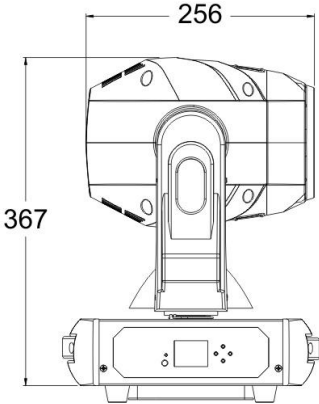

### Gobos:

- Outside  $\varnothing$  25.8mm, inside  $\varnothing$  21.5mm
- 6+ open custom interchangeable rotating gobo. Real indexable and gobo shaking
- 8+ open fixed gobos
- Prism: 6-faced linear and 8-facet prism
- frost
- Motorized auto focus
- Full range 0-100% dimmer
- Various strobe
- DMX channels: 16
- Indicate temperature info of lamp
- Fan speed auto change according to temperature

### Power

- Ballast: switching mode power supply
- Max power consumption: 250W
- Powercon in and out

· Input voltage range: 100–240V, 50-60Hz

**Dimension and Weight**

· Fixture:275X245X353MM

Net Weight: 8.3KG Gross

Weight: 9.7KG

**Rigging**

Mounting points: 4 ¼-turn locks

· 2 x Omega brackets with ¼-turn quick locks

# Product Dimensions